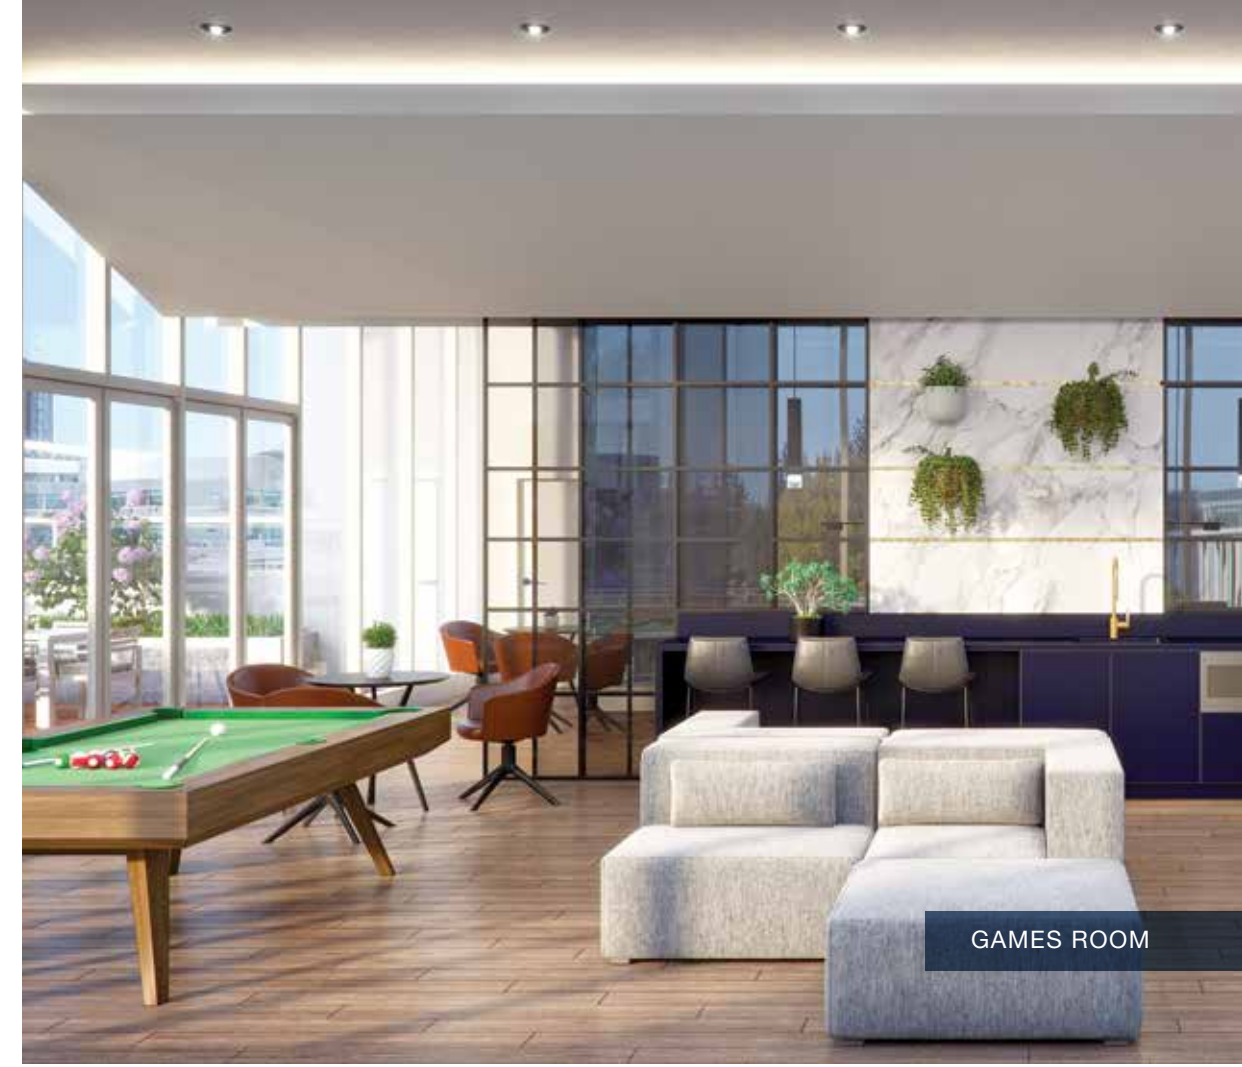

ENTRANCE LOBBY

we are social

30,000 SQUARE FEET OF AMENITY SPACE

Get motivated in the fitness centre or grounded in the yoga studio.

Connect by the fireside or take in a movie under the stars in the outdoor theatre. Celebrate with friends and family in the lounge, and invite them to stay in the private guest suite.

Georgetown One Amenity Pavilion

- 1 Outdoor dining
- 2 Tranquil terrace
- 3 4 Fireside lounges
- 5 Fitness centre
- 6 Weight room
- 7 Yoga studio
- 8 Restrooms
- 9 Guest suite
- 10 Co-working space
- 11 Private study room
- 12 Outdoor dining & lounge
- 13 Kitchen & dining lounge
- 14 Games room
- 15 Outdoor theatre
- 16 Outdoor table tennis
- 17 Dog run

KITCHEN & DINING LOUNGE

OUTDOOR DINING & LOUNGE

CO-WORKING SPACE & PRIVATE STUDY ROOM

GAMES ROOM

FITNESS CENTRE & WEIGHT ROOM

one

Typical Floorplates

level 2