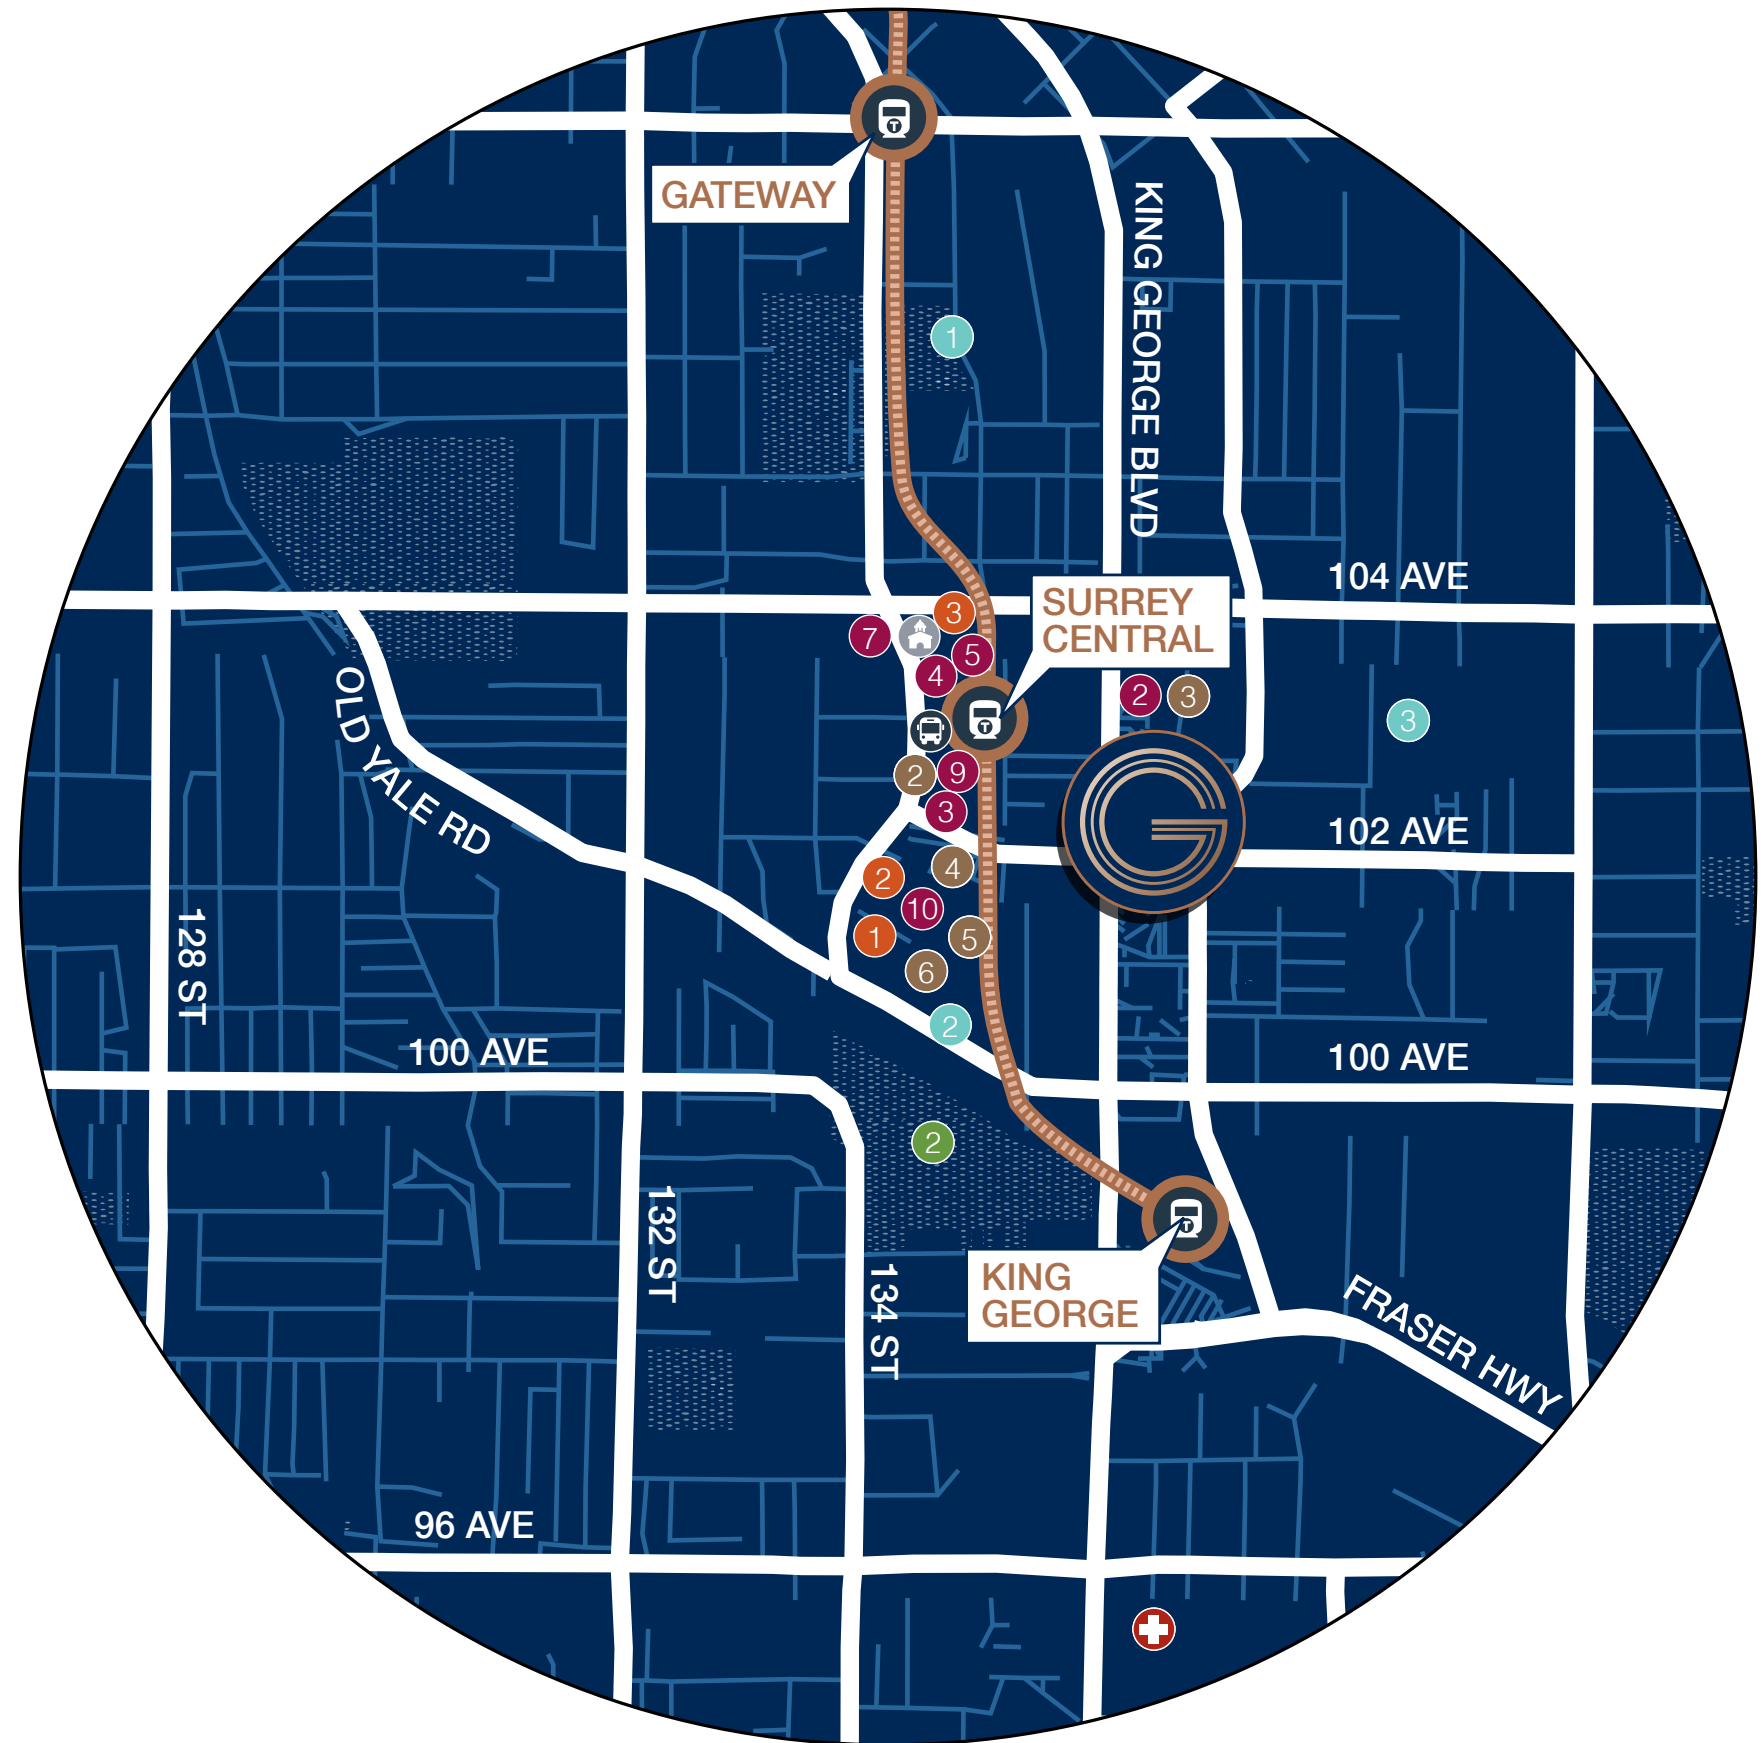

we are connected

● EXPLORE

- 1 Green Timbers Urban Forest
- 2 Holland Park
- 3 Bear Creek Park

● PLAY

- 1 Chuck Bailey Recreation Centre
- 2 Club16 Trevor Linden Fitness
- 3 Steve Nash Fitness World
- 4 Surrey Arts Centre
- 5 Strawberry Hill Cinemas
- 6 FLUID Day Spa
- 7 Sky Zone Trampoline Park
- 8 Orangetheory Fitness

● SHOP

- 1 Guildford Town Centre
- 2 Surrey Urban Farmers Market
- 3 Canadian Tire
- 4 Walmart
- 5 Central City Shopping Centre
- 6 T&T Supermarket

● EAT

- 1 New Amsterdam Bakery
- 2 Sushi King George
- 3 Central City Brew Pub
- 4 Dominion Bar + Kitchen
- 5 Prado Cafe
- 6 Tasty Indian Bistro
- 7 Big Star Sandwiches
- 8 Cactus Club Cafe
- 9 Bubble 88
- 10 Quesada Burritos & Tacos
- 11 Chipotle Mexican Grill

● LEARN

- 1 Simon Fraser University
- 2 Innovation Boulevard
- 3 City Centre Library
- 4 Kwantlen Polytechnic University

 SkyTrain Station

 Bus Exchange

 City Hall & Civic Plaza

 Surrey Memorial Hospital

OSD