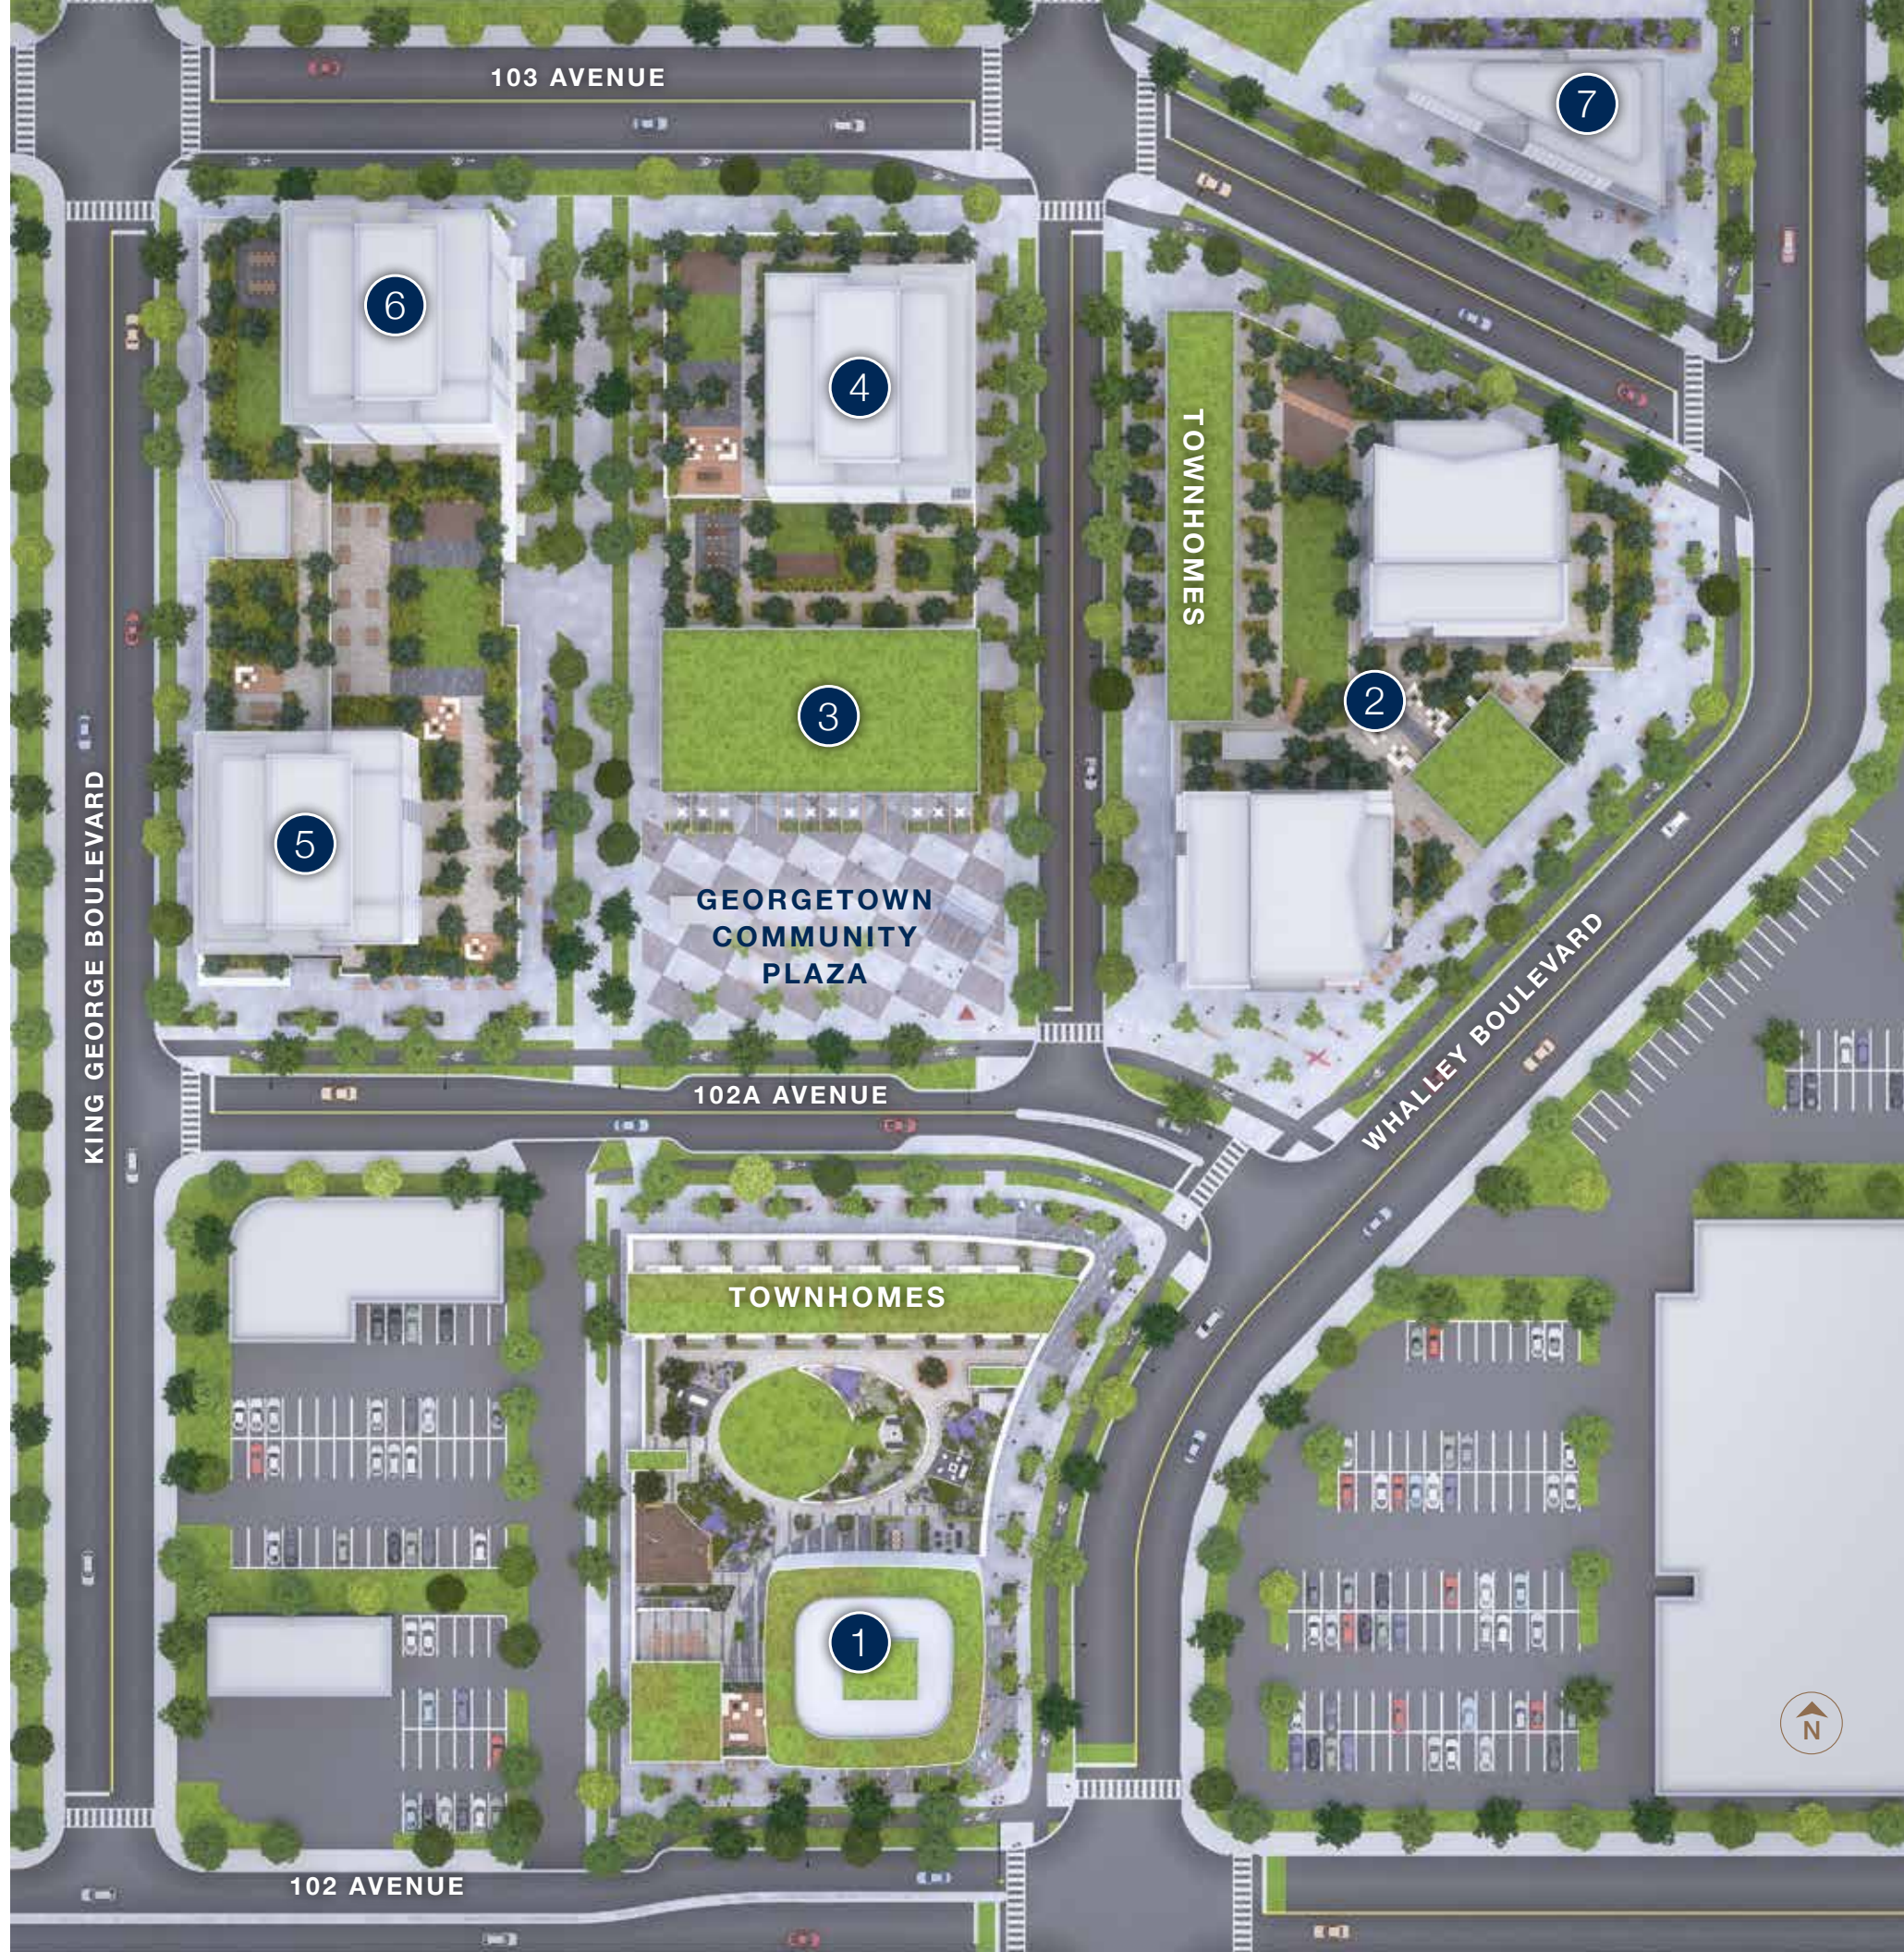

DOWNTOWN VANCOUVER

SURREY CITY HALL

KPU CIVIC PLAZA

BC LIONS TRAINING & BUSINESS CENTRE

100,000 SF OF VIBRANT RESTAURANT, RETAIL & OFFICE SPACES

GEORGETOWN COMMUNITY PLAZA

EXPO LINE

SURREY CENTRAL SKYTRAIN STATION

SURREY CITY CENTRE LIBRARY

CENTRAL CITY SHOPPING CENTRE

SFU SURREY CAMPUS

HOLLAND PARK

The Georgetown Community

- 1 **GEORGETOWN ONE**
30 Storeys
- 2 **GEORGETOWN TWO**
32 Storeys
31 Storeys
- 3 **GEORGETOWN THREE**
6 Storeys
- 4 **GEORGETOWN FOUR**
41 Storeys
- 5 **GEORGETOWN FIVE**
39 Storeys
- 6 **GEORGETOWN SIX**
45 Storeys
- 7 **GEORGETOWN SEVEN**
15 Storeys

we are connected

● EXPLORE

- 1 Green Timbers Urban Forest
- 2 Holland Park
- 3 Bear Creek Park

● PLAY

- 1 Chuck Bailey Recreation Centre
- 2 Club16 Trevor Linden Fitness
- 3 Steve Nash Fitness World
- 4 Surrey Arts Centre
- 5 Strawberry Hill Cinemas
- 6 FLUID Day Spa
- 7 Sky Zone Trampoline Park
- 8 Orangetheory Fitness

● SHOP

- 1 Guildford Town Centre
- 2 Surrey Urban Farmers Market
- 3 Canadian Tire
- 4 Walmart
- 5 Central City Shopping Centre
- 6 T&T Supermarket

● EAT

- 1 New Amsterdam Bakery
- 2 Sushi King George
- 3 Central City Brew Pub
- 4 Dominion Bar + Kitchen
- 5 Prado Cafe
- 6 Tasty Indian Bistro
- 7 Big Star Sandwiches
- 8 Cactus Club Cafe
- 9 Bubble 88
- 10 Quesada Burritos & Tacos
- 11 Chipotle Mexican Grill