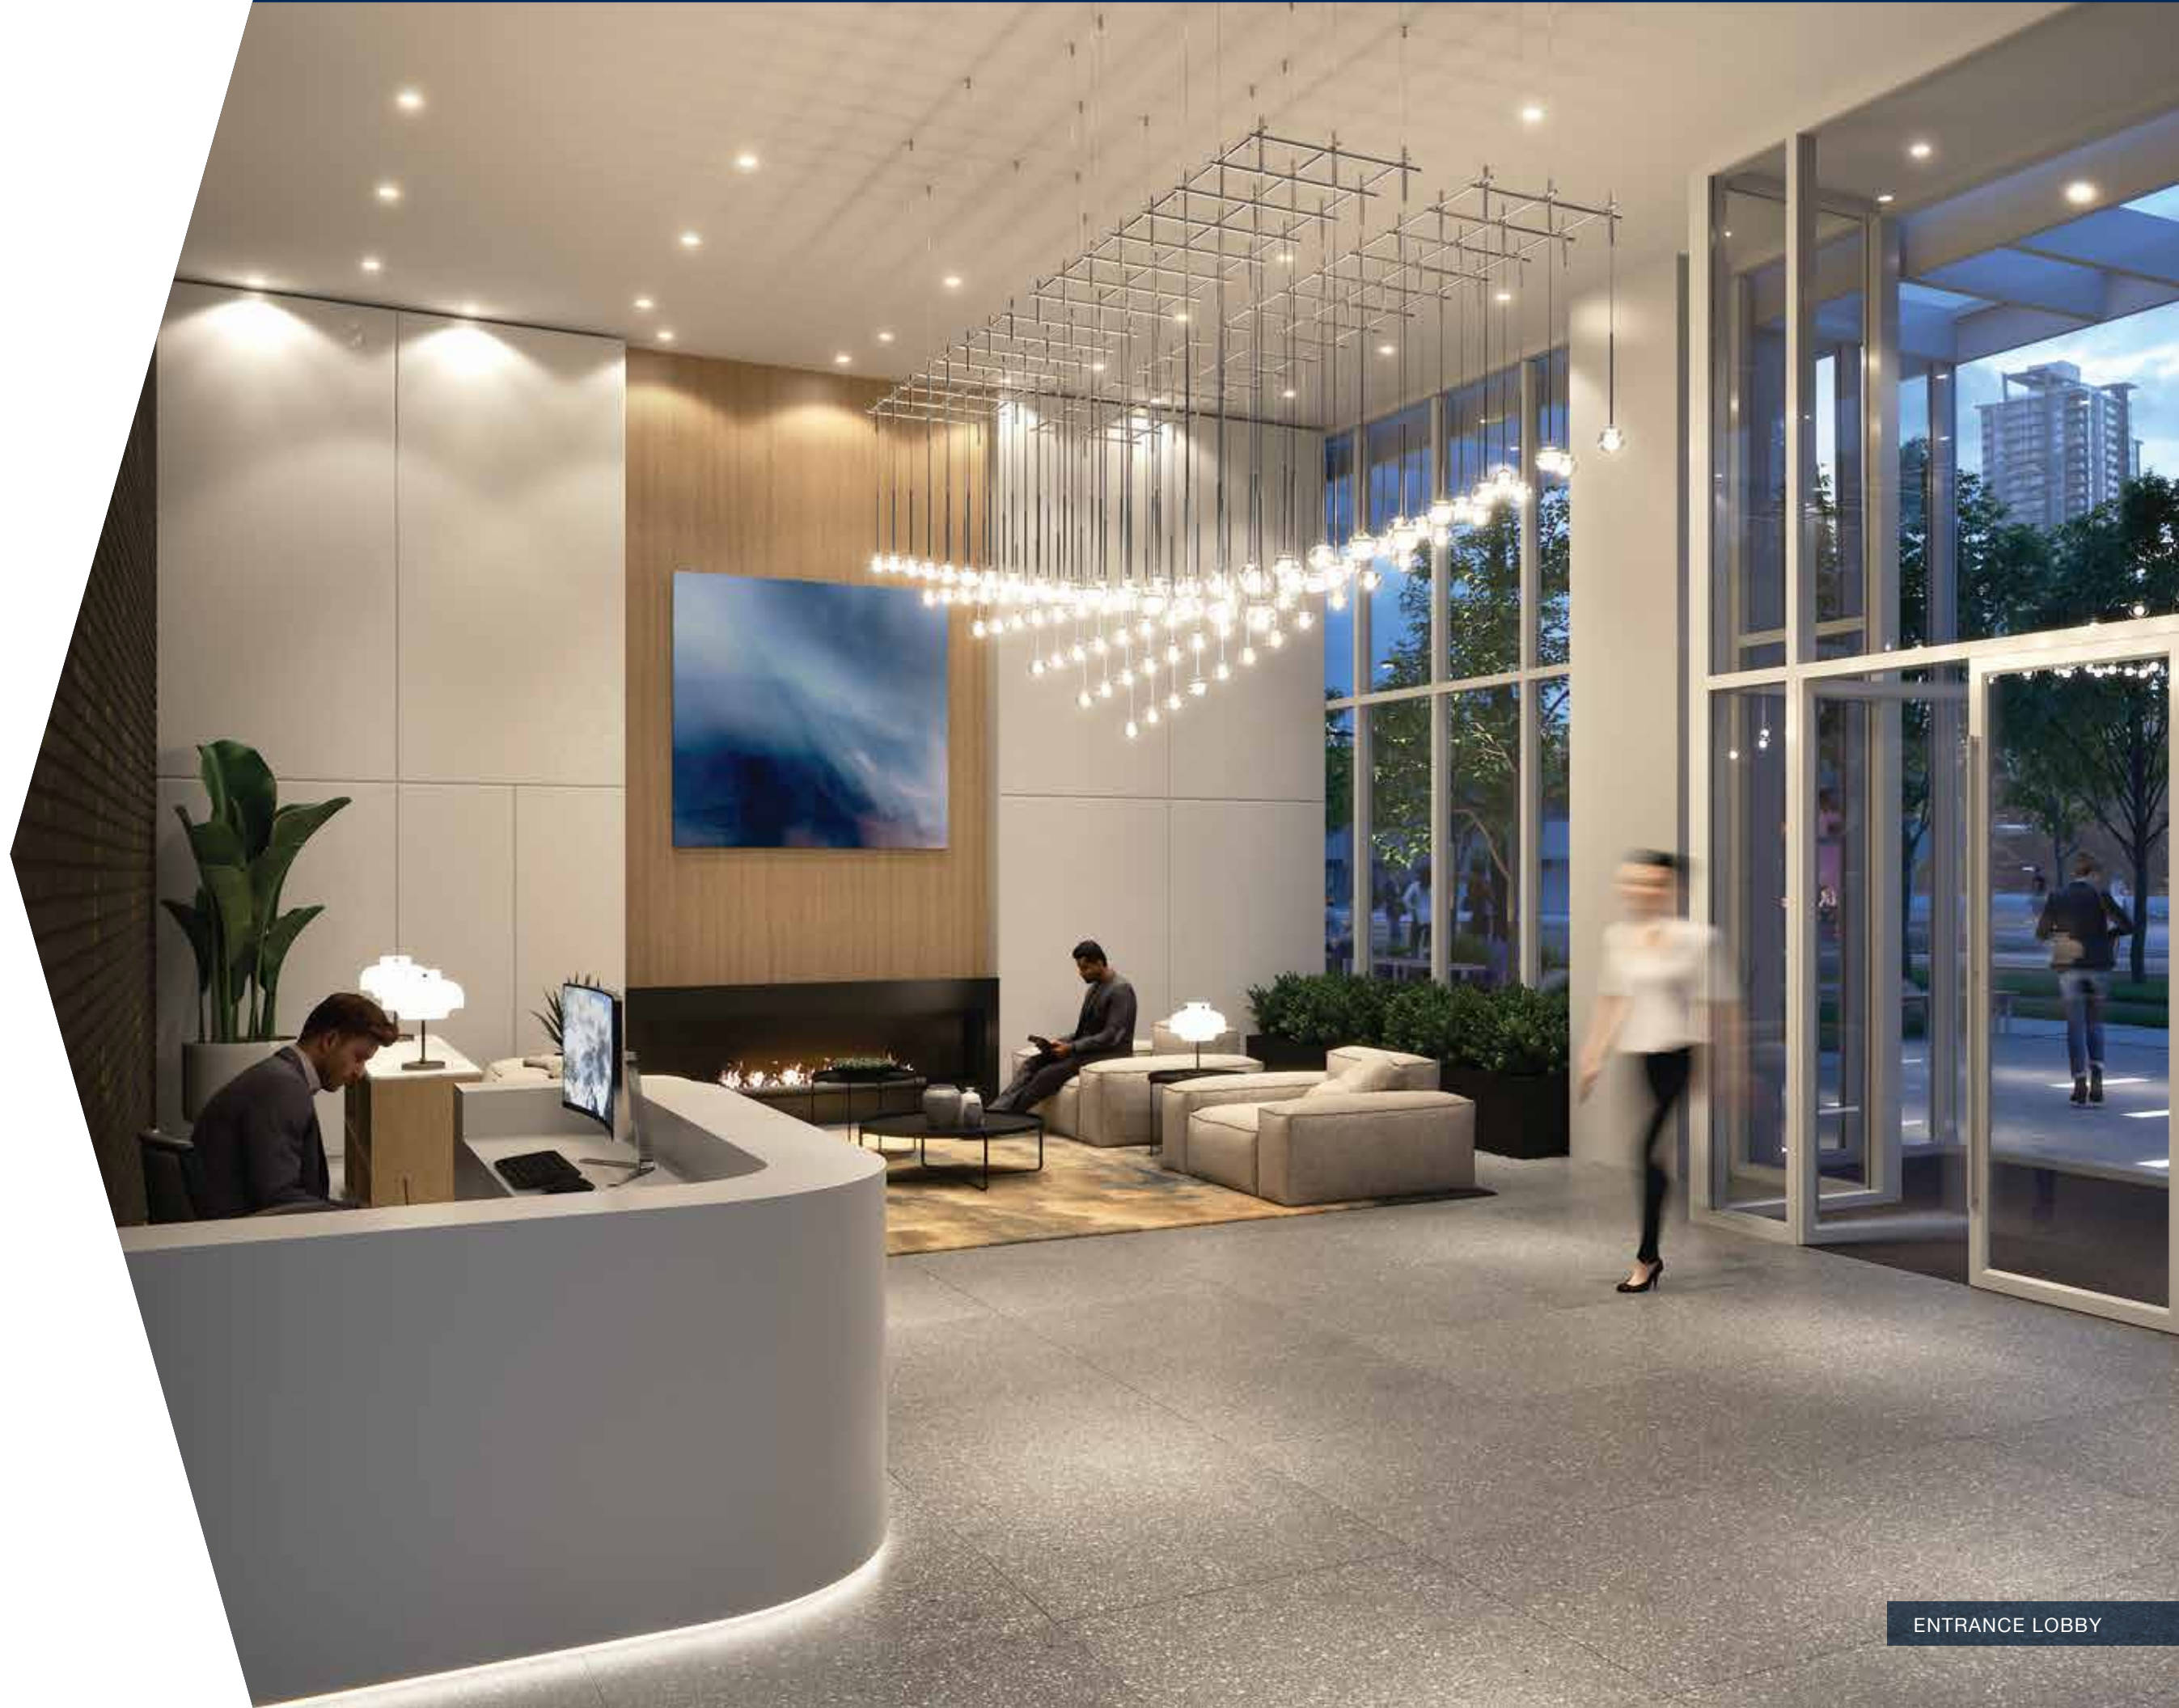

we are inspired

GEORGETOWN ONE

This confident work of art is designed by award-winning Chris Dikeakos Architects. Stretching 30 storeys skyward, it is undeniably urban. Your 24 hour concierge welcomes you home to the stylish residential tower above an energetic plaza of shops and cafés. Social life unfolds within the lush terrace and relaxed lounges.

ENTRANCE LOBBY

we are social

30,000 SQUARE FEET OF AMENITY SPACE

Get motivated in the fitness centre or grounded in the yoga studio.

Connect by the fireside or take in a movie under the stars in the outdoor theatre. Celebrate with friends and family in the lounge, and invite them to stay in the private guest suite.