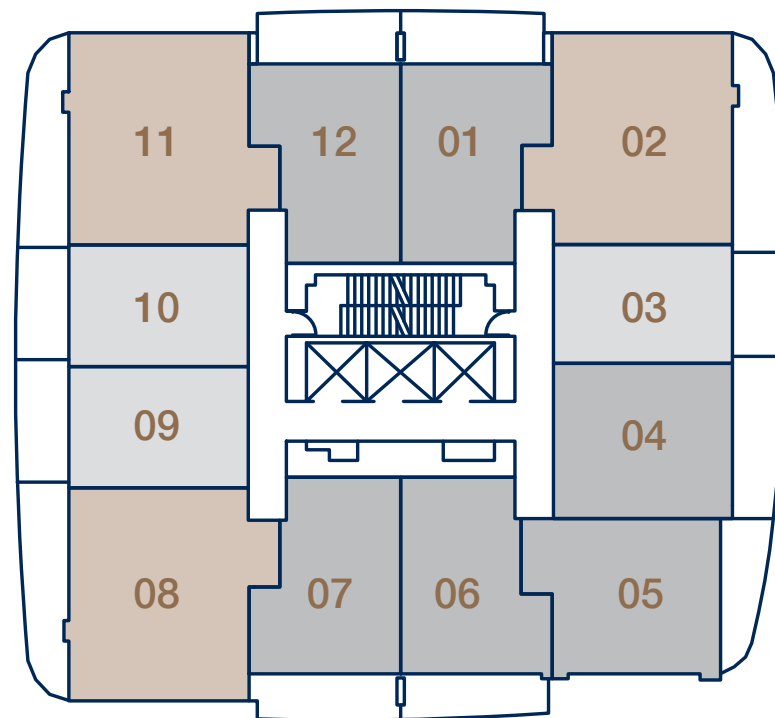

Georgetown One Amenity Pavilion

- 1 Outdoor dining
- 2 Tranquil terrace
- 3 4 Fireside lounges
- 5 Fitness centre
- 6 Weight room
- 7 Yoga studio
- 8 Restrooms
- 9 Guest suite
- 10 Co-working space
- 11 Private study room
- 12 Outdoor dining & lounge
- 13 Kitchen & dining lounge
- 14 Games room
- 15 Outdoor theatre
- 16 Outdoor table tennis
- 17 Dog run

KITCHEN & DINING LOUNGE

OUTDOOR DINING & LOUNGE

CO-WORKING SPACE & PRIVATE STUDY ROOM

GAMES ROOM

FITNESS CENTRE & WEIGHT ROOM

one

Typical Floorplates

level 2

levels 3-19

levels 20-30

- Studio
- 1 bedroom
- 2 bedroom