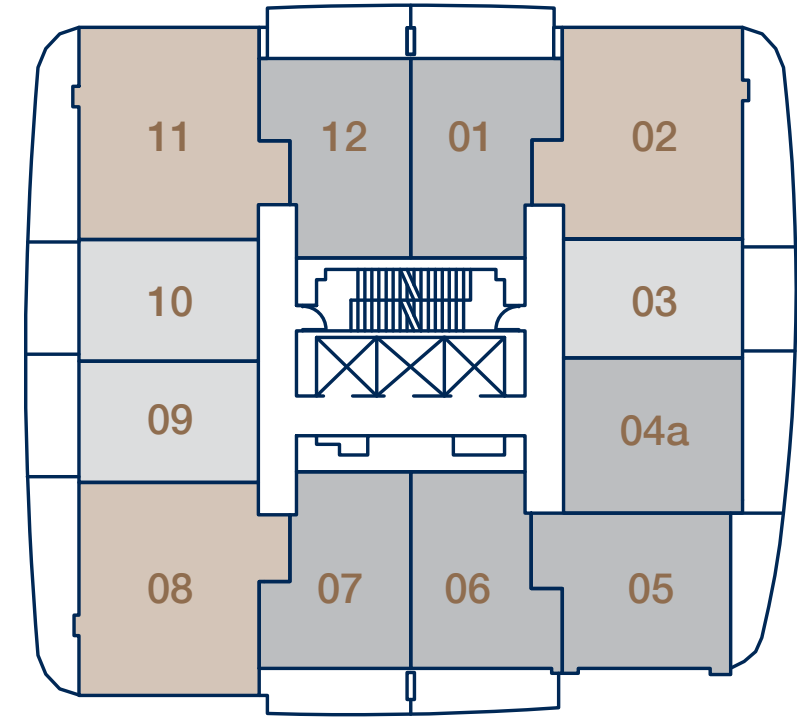

Georgetown One Amenity Pavilion

- 1 Outdoor dining
- 2 Tranquil terrace
- 3 4 Fireside lounges
- 5 Fitness centre
- 6 Weight room
- 7 Yoga studio
- 8 Restrooms
- 9 Guest suite
- 10 Co-working space
- 11 Private study room
- 12 Outdoor dining & lounge
- 13 Kitchen & dining lounge
- 14 Games room
- 15 Outdoor theatre
- 16 Outdoor table tennis
- 17 Dog run

KITCHEN & DINING LOUNGE

OUTDOOR DINING & LOUNGE

CO-WORKING SPACE & PRIVATE STUDY ROOM

GAMES ROOM

FITNESS CENTRE & WEIGHT ROOM

one

Typical Floorplates

level 2

levels 3-19

levels 20-30

- Studio
- 1 bedroom
- 2 bedroom