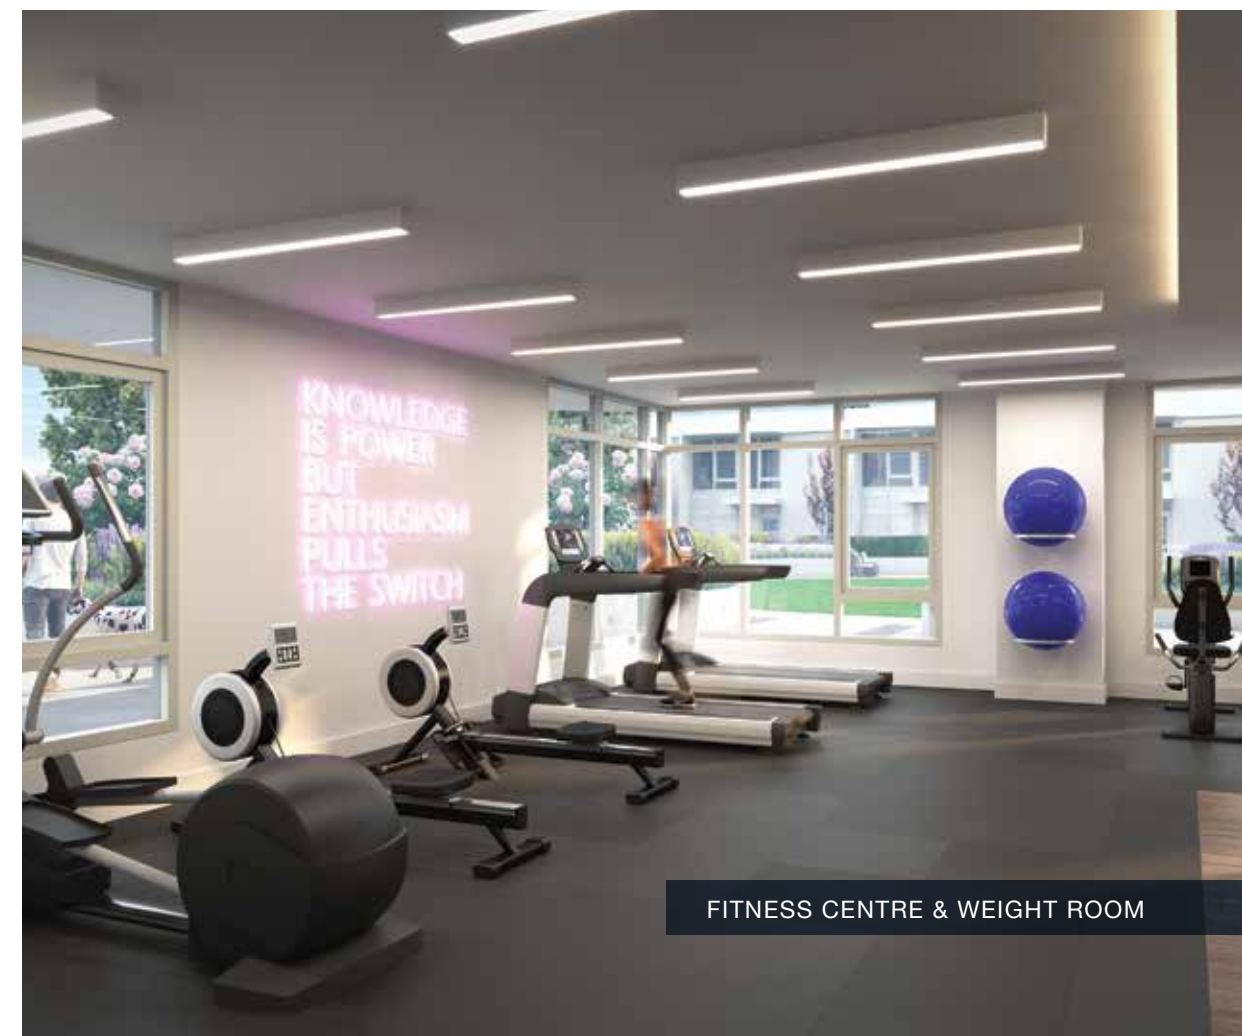

Georgetown One Amenity Pavilion

- 1 Outdoor dining
- 2 Tranquil terrace
- 3 4 Fireside lounges
- 5 Fitness centre
- 6 Weight room
- 7 Yoga studio
- 8 Restrooms
- 9 Guest suite
- 10 Co-working space
- 11 Private study room
- 12 Outdoor dining & lounge
- 13 Kitchen & dining lounge
- 14 Games room
- 15 Outdoor theatre
- 16 Outdoor table tennis
- 17 Dog run

KITCHEN & DINING LOUNGE

OUTDOOR DINING & LOUNGE

CO-WORKING SPACE & PRIVATE STUDY ROOM

GAMES ROOM

FITNESS CENTRE & WEIGHT ROOM

one

Typical Floorplates

level 2