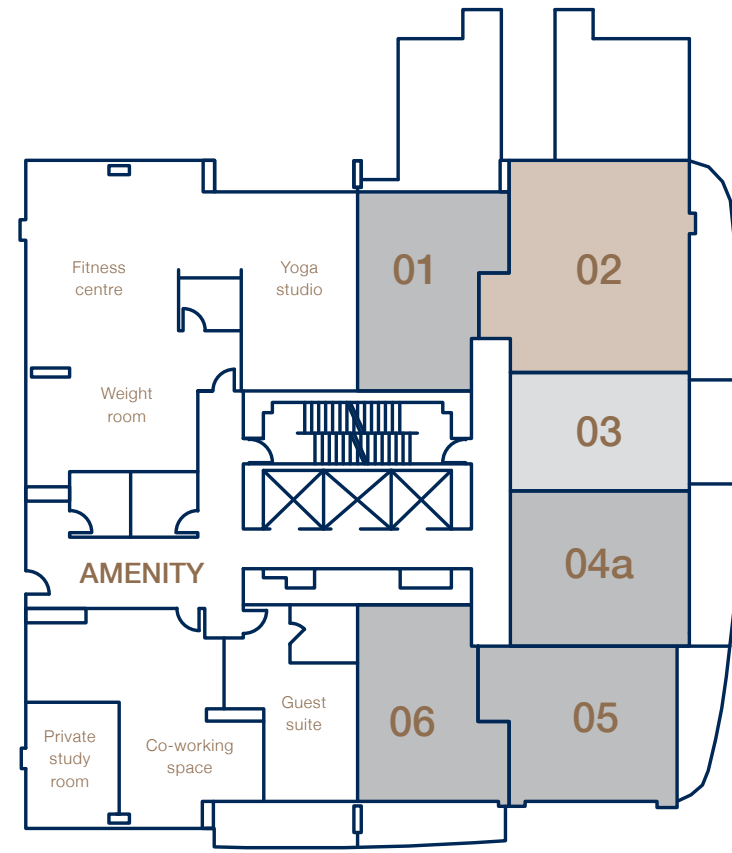

Georgetown One Amenity Pavilion

- 1 Outdoor dining
- 2 Tranquil terrace
- 3 4 Fireside lounges
- 5 Fitness centre
- 6 Weight room
- 7 Yoga studio
- 8 Restrooms
- 9 Guest suite
- 10 Co-working space
- 11 Private study room
- 12 Outdoor dining & lounge
- 13 Kitchen & dining lounge
- 14 Games room
- 15 Outdoor theatre
- 16 Outdoor table tennis
- 17 Dog run

KITCHEN & DINING LOUNGE

OUTDOOR DINING & LOUNGE

CO-WORKING SPACE & PRIVATE STUDY ROOM

GAMES ROOM

FITNESS CENTRE & WEIGHT ROOM

one

Typical Floorplates

level 2

levels 3-19

levels 20-30

- Studio
- 1 bedroom
- 2 bedroom