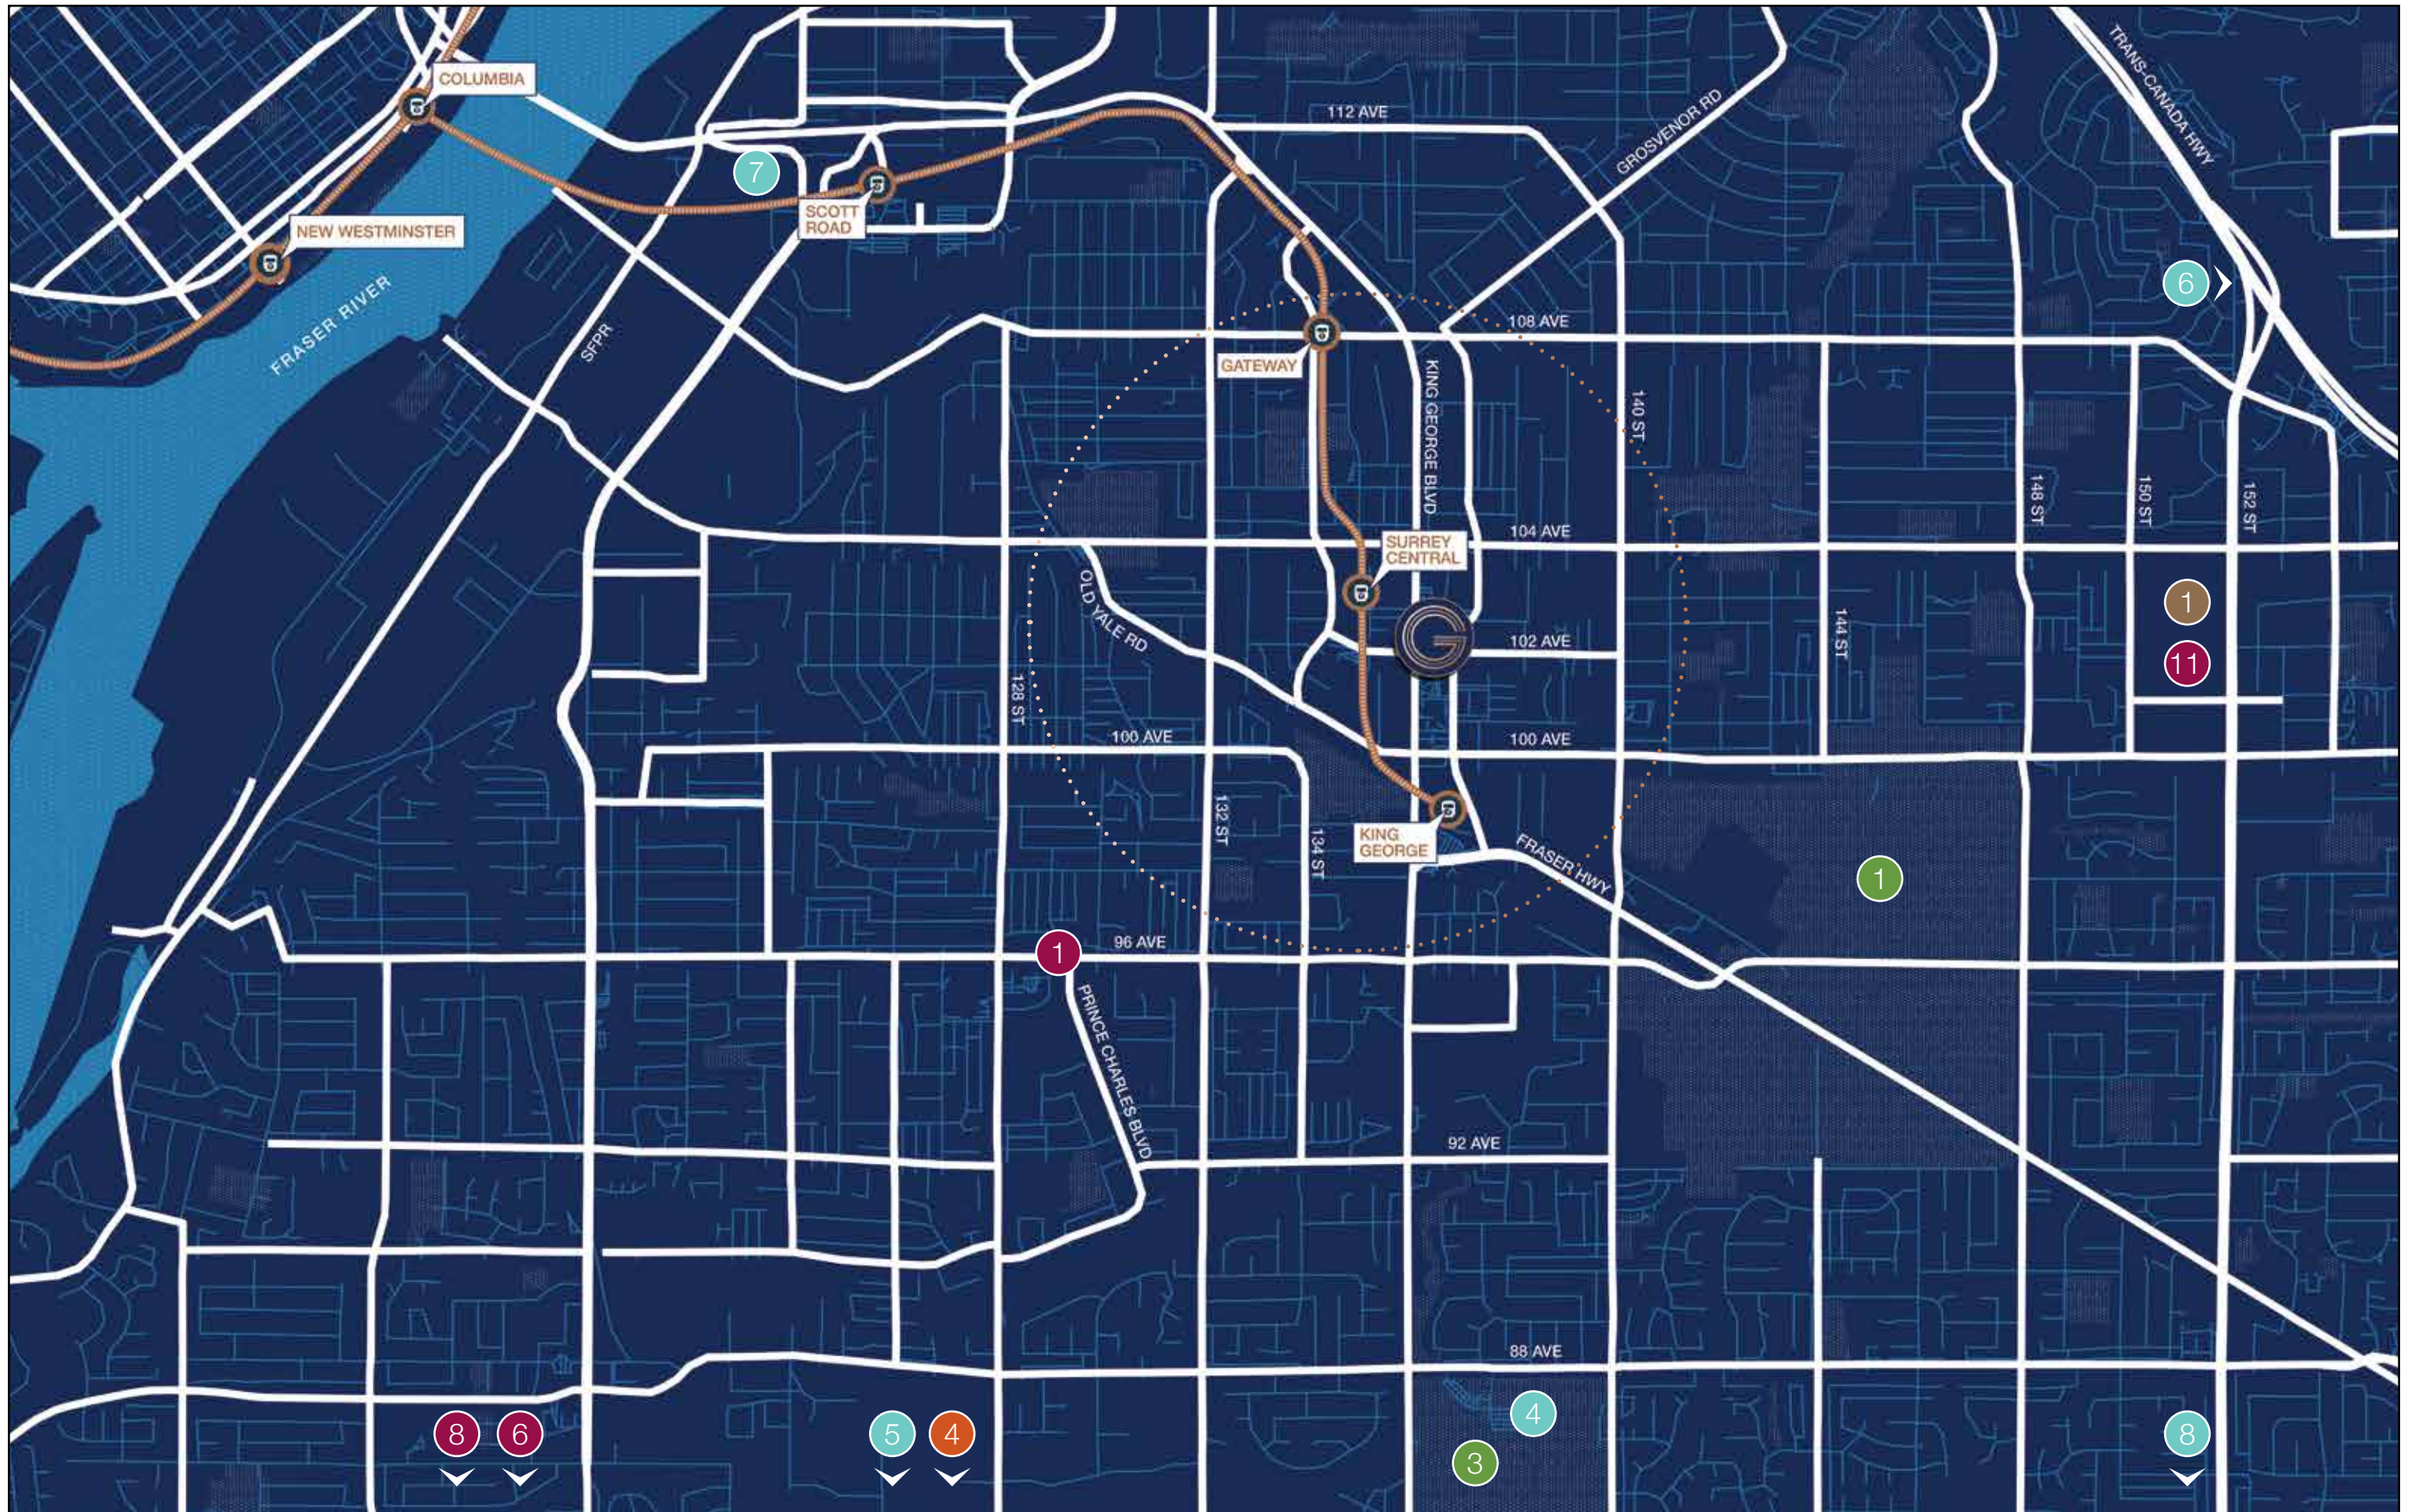

we are connected

● EXPLORE

- 1 Green Timbers Urban Forest
- 2 Holland Park
- 3 Bear Creek Park

● PLAY

- 1 Chuck Bailey Recreation Centre
- 2 Club16 Trevor Linden Fitness
- 3 Steve Nash Fitness World
- 4 Surrey Arts Centre
- 5 Strawberry Hill Cinemas
- 6 FLUID Day Spa
- 7 Sky Zone Trampoline Park
- 8 Orangetheory Fitness

● SHOP

- 1 Guildford Town Centre
- 2 Surrey Urban Farmers Market
- 3 Canadian Tire
- 4 Walmart
- 5 Central City Shopping Centre
- 6 T&T Supermarket

● EAT

- 1 New Amsterdam Bakery
- 2 Sushi King George
- 3 Central City Brew Pub
- 4 Dominion Bar + Kitchen
- 5 Prado Cafe
- 6 Tasty Indian Bistro
- 7 Big Star Sandwiches
- 8 Cactus Club Cafe
- 9 Bubble 88
- 10 Quesada Burritos & Tacos
- 11 Chipotle Mexican Grill

● LEARN

- 1 Simon Fraser University
- 2 Innovation Boulevard
- 3 City Centre Library
- 4 Kwantlen Polytechnic University

 SkyTrain Station

 Bus Exchange

 City Hall & Civic Plaza

 Surrey Memorial Hospital

OSD